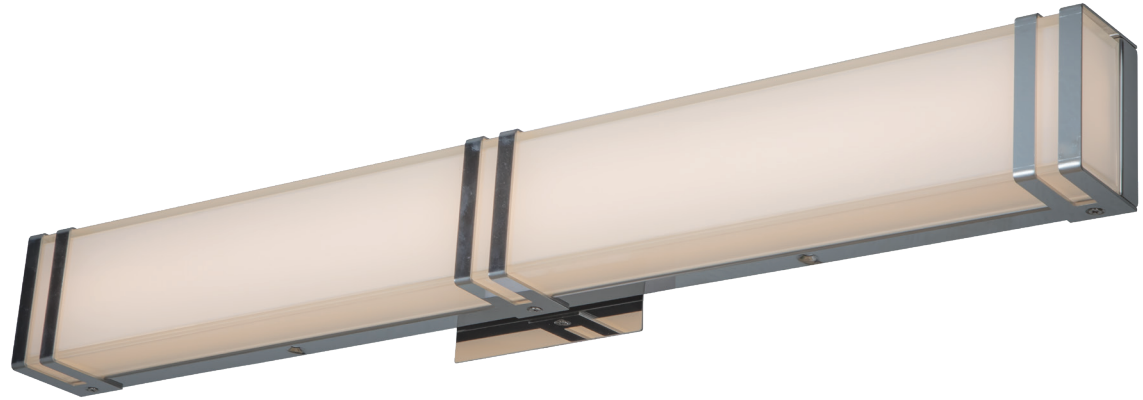

ABRA MODEL **20015WV-CH**

Miter Glass with Chrome Brackets LED vanity

FAMILY NAME **Cosmo**

UPC 00858083007900

Side Elevation

FIXTURE MATERIAL				FIXTURE DIMENSIONS IN INCHES										
Frame Material	Finishes Available	Diffuser Type	Diffuser Finish	Diameter	Height	o.a.h	Width	Length	Ext	Weight	ADA	Location	Rating	Compliance
Steel	CH-Chrome	Glass	Frosted		2.75	4.3		24	2.1	5	Compliant	Wall Mount only	Damp Location	cETL
LAMPING										Compatible Dimmers		Junction Box Type		SUPPLIED
Lamp Type	Lamp qty	Wattage	Max Wattage	Base	Kelvin	CRI	Initial Lumen's	Delivered Lumen's	Voltage	Most Dimmers		Standard 4 x 4 Octagon Box		
LED	1	32w	32w	Solid State Module	3000k	90+	2720	1904 estimated	120v	SPECIAL NOTES				