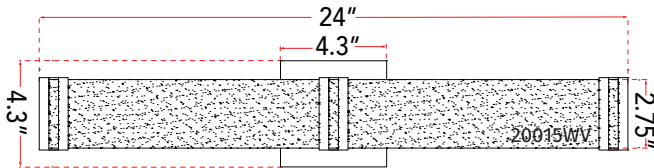

ABRA MODEL **20015WV-CH**

Miter Glass with Chrome Brackets LED vanity

FAMILY NAME **Cosmo**

UPC 00858083007900

Side Elevation

FIXTURE MATERIAL				FIXTURE DIMENSIONS IN INCHES										
Frame Material	Finishes Available	Diffuser Type	Diffuser Finish	Diameter	Height	o.a.h	Width	Length	Ext	Weight	ADA	Location	Rating	Compliance
Steel	CH-Chrome	Glass	Frosted		2.75	4.3		24	2.1	5	Compliant	Wall Mount only	Damp Location	cETL
LAMPING										Compatible Dimmers		Junction Box Type		SUPPLIED
Lamp Type	Lamp qty	Wattage	Max Wattage	Base	Kelvin	CRI	Initial Lumen's	Delivered Lumen's	Voltage	Most Dimmers		Standard 4 x 4 Octagon Box		
LED	1	32w	32w	Solid State Module	3000k	90+	2720	1904 estimated	120v	SPECIAL NOTES				