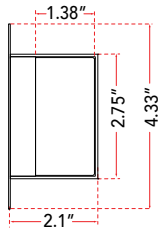

ABRA MODEL **20015WV-CH**

Miter Glass with Chrome Brackets LED vanity

FAMILY NAME **Cosmo**

UPC 00858083007900

Side Elevation

FIXTURE MATERIAL				FIXTURE DIMENSIONS IN INCHES										
Frame Material	Finishes Available	Diffuser Type	Diffuser Finish	Diameter	Height	o.a.h	Width	Length	Ext	Weight	ADA	Location	Rating	Compliance
Steel	CH-Chrome	Glass	Frosted		2.75	4.3		24	2.1	5	Compliant	Wall Mount only	Damp Location	cETL
LAMPING										Compatible Dimmers		Junction Box Type		SUPPLIED
Lamp Type	Lamp qty	Wattage	Max Wattage	Base	Kelvin	CRI	Initial Lumen's	Delivered Lumen's	Voltage	Most Dimmers		Standard 4 x 4 Octagon Box		
LED	1	32w	32w	Solid State Module	3000k	90+	2720	1904 estimated	120v	SPECIAL NOTES				