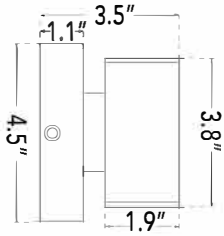

ABRA MODEL **20047WV-CH**
 FAMILY NAME **Bianca**

Metal Vanity Fixture
 UPC **00810035190313**

FIXTURE MATERIAL				FIXTURE DIMENSIONS IN INCHES										
Frame Material	Finishes Available	Diffuser Type	Diffuser Finish	Diameter	Height	o.a.h	Width	Length	Ext	Weight	ADA	Location	Rating	Compliance
Steel	CH-Chrome BL-Black	Acrylic	Frosted		3.8	4.5		35	3.5		Compliant	Wall Mount only	Damp Location	cETL
LAMPING										Compatible Dimmers		Junction Box Type		SUPPLIED
Lamp Type	Lamp qty	Wattage	Max Wattage	Base	Kelvin	CRI	Initial Lumen's	Delivered Lumen's	Voltage	ELV		Standard 4 x 4 Octagon Box		
LED	8	6.5w	52w	Solid State Module	3000k	90+	4420	3094 estimated	120v	SPECIAL NOTES				