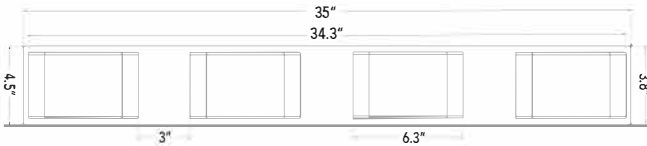

ABRA MODEL **20047WV-CH**
 FAMILY NAME **Bianca**

Metal Vanity Fixture
 UPC **00810035190313**

FIXTURE MATERIAL				FIXTURE DIMENSIONS IN INCHES										
Frame Material	Finishes Available	Diffuser Type	Diffuser Finish	Diameter	Height	o.a.h	Width	Length	Ext	Weight	ADA	Location	Rating	Compliance
Steel	CH-Chrome BL-Black	Acrylic	Frosted		3.8	4.5		35	3.5		Compliant	Wall Mount only	Damp Location	cETL
LAMPING										Compatible Dimmers		Junction Box Type		SUPPLIED
Lamp Type	Lamp qty	Wattage	Max Wattage	Base	Kelvin	CRI	Initial Lumen's	Delivered Lumen's	Voltage	ELV		Standard 4 x 4 Octagon Box		
LED	8	6.5w	52w	Solid State Module	3000k	90+	4420	3094 estimated	120v	SPECIAL NOTES				