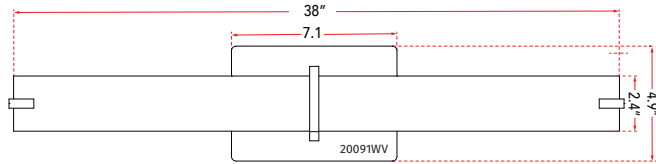

ABRA MODEL **20091WV-CH**

**38" Vertical or Horizontal Mount Square Glass Vanity-Wall Fixture with High Output Dimmable LED**

FAMILY NAME **Squire**

UPC **00858083007382**

FIXTURE MATERIAL				FIXTURE DIMENSIONS IN INCHES										
Frame Material	Finishes Available	Diffuser Type	Diffuser Finish	Diameter	Height	o.a.h	Width	Length	Ext	Weight	ADA	Location	Rating	Compliance
Metal	CH-Chrome BN-Brushed Nickel	Glass	Opal		2.4	4.9		38	3.74	7	Compliant	Wall Mount only	Damp Location	cETL T-24
LAMPING										Compatible Dimmers		Junction Box Type		SUPPLIED
Lamp Type	Lamp qty	Wattage	Max Wattage	Base	Kelvin	CRI	Initial Lumen's	Delivered Lumen's	Voltage			Standard 4 x 4 Octagon Box		
LED	1	48w	48w	Solid State Module	3000k	90+	4080	2856 estimated	120v					
SPECIAL NOTES														