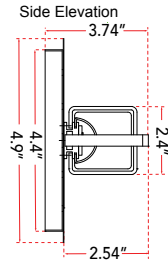

ABRA MODEL **20091WV-CH**

**38" Vertical or Horizontal Mount Square Glass Vanity-Wall Fixture with High Output Dimmable LED**

FAMILY NAME **Squire**

UPC **00858083007382**

FIXTURE MATERIAL				FIXTURE DIMENSIONS IN INCHES										
Frame Material	Finishes Available	Diffuser Type	Diffuser Finish	Diameter	Height	o.a.h	Width	Length	Ext	Weight	ADA	Location	Rating	Compliance
Metal	CH-Chrome BN-Brushed Nickel	Glass	Opal		2.4	4.9		38	3.74	7	Compliant	Wall Mount only	Damp Location	cETL T-24
LAMPING										Compatible Dimmers		Junction Box Type		SUPPLIED
Lamp Type	Lamp qty	Wattage	Max Wattage	Base	Kelvin	CRI	Initial Lumen's	Delivered Lumen's	Voltage			Standard 4 x 4 Octagon Box		
LED	1	48w	48w	Solid State Module	3000k	90+	4080	2856 estimated	120v					
SPECIAL NOTES														