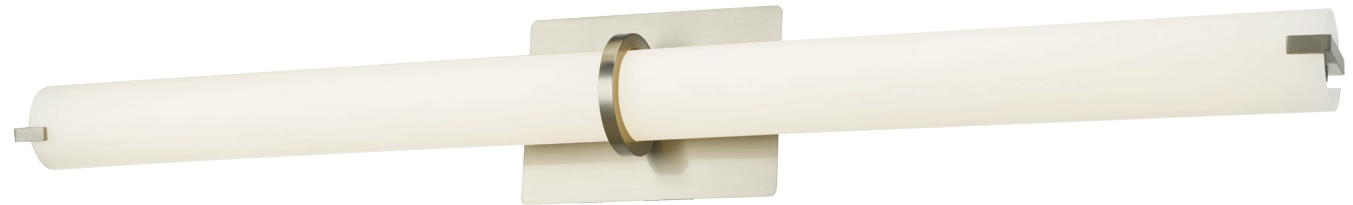

ABRA MODEL **20093WV-BN**

38" Vertical or Horizontal Mount Round Glass Vanity-Wall Fixture with High Output Dimmable LED

FAMILY NAME **Squire**

UPC **00858083007412**

FIXTURE MATERIAL				FIXTURE DIMENSIONS IN INCHES										
Frame Material	Finishes Available	Diffuser Type	Diffuser Finish	Diameter	Height	o.a.h	Width	Length	Ext	Weight	ADA	Location	Rating	Compliance
Metal	BN-Brushed Nickel CH-Chrome	Glass	Opal		2.25	4.9		38	4	6.5	Compliant	Wall Mount only	Damp Location	cETL T-24
LAMPING										Compatible Dimmers		Junction Box Type		SUPPLIED
Lamp Type	Lamp qty	Wattage	Max Wattage	Base	Kelvin	CRI	Initial Lumen's	Delivered Lumen's	Voltage			Standard 4 x 4 Octagon Box		
LED	1	48w	48w	Solid State Module	3000k	90+	4080	2856 estimated	120v			SPECIAL NOTES		