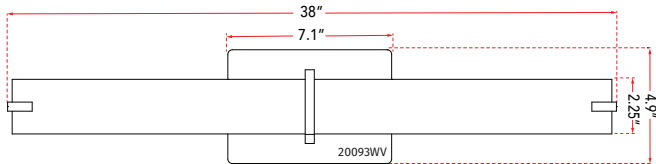

ABRA MODEL **20093WV-BN**

38" Vertical or Horizontal Mount Round Glass Vanity-Wall Fixture with High Output Dimmable LED

FAMILY NAME **Squire**

UPC **00858083007412**

FIXTURE MATERIAL				FIXTURE DIMENSIONS IN INCHES										
Frame Material	Finishes Available	Diffuser Type	Diffuser Finish	Diameter	Height	o.a.h	Width	Length	Ext	Weight	ADA	Location	Rating	Compliance
Metal	BN-Brushed Nickel CH-Chrome	Glass	Opal		2.25	4.9		38	4	6.5	Compliant	Wall Mount only	Damp Location	cETL T-24
LAMPING										Compatible Dimmers		Junction Box Type		SUPPLIED
Lamp Type	Lamp qty	Wattage	Max Wattage	Base	Kelvin	CRI	Initial Lumen's	Delivered Lumen's	Voltage			Standard 4 x 4 Octagon Box		
LED	1	48w	48w	Solid State Module	3000k	90+	4080	2856 estimated	120v			SPECIAL NOTES		