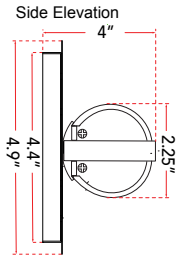

ABRA MODEL **20093WV-BN**

38" Vertical or Horizontal Mount Round Glass Vanity-Wall Fixture with High Output Dimmable LED

FAMILY NAME **Squire**

UPC **00858083007412**

FIXTURE MATERIAL				FIXTURE DIMENSIONS IN INCHES										
Frame Material	Finishes Available	Diffuser Type	Diffuser Finish	Diameter	Height	o.a.h	Width	Length	Ext	Weight	ADA	Location	Rating	Compliance
Metal	BN-Brushed Nickel CH-Chrome	Glass	Opal		2.25	4.9		38	4	6.5	Compliant	Wall Mount only	Damp Location	cETL T-24
LAMPING										Compatible Dimmers		Junction Box Type		SUPPLIED
Lamp Type	Lamp qty	Wattage	Max Wattage	Base	Kelvin	CRI	Initial Lumen's	Delivered Lumen's	Voltage			Standard 4 x 4 Octagon Box		
LED	1	48w	48w	Solid State Module	3000k	90+	4080	2856 estimated	120v			SPECIAL NOTES		