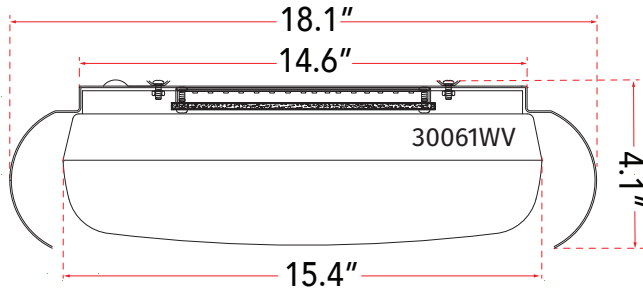

ABRA MODEL **30061FM-BZ**

18" Curved Metal Frame with Opal Glass Diffuser

FAMILY NAME **Euphoria**

UPC **00858083007672**

FIXTURE MATERIAL				FIXTURE DIMENSIONS IN INCHES										
Frame Material	Finishes Available	Diffuser Type	Diffuser Finish	Diameter	Height	o.a.h	Width	Length	Ext	Weight	ADA	Location	Rating	Compliance
Metal	BZ- Bronze WH-White	Glass	Frosted	18.1	4.1	4.1				12.5		Ceiling Mount only	Damp Location	cETLus
LAMPING										Compatible Dimmers		Junction Box Type		SUPPLIED
Lamp Type	Lamp qty	Wattage	Max Wattage	Base	Kelvin	CRI	Initial Lumen's	Delivered Lumen's	Voltage			Standard 4 x 4 Octagon Box		
LED	1	29w	29w	Solid State Module	3000k	90+	2465	1726 estimated	120v					
SPECIAL NOTES														