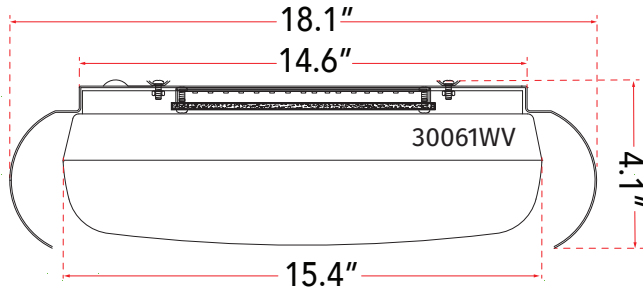

ABRA MODEL 30061FM-WH **18" Curved Metal Frame with Opal Glass Diffuser**
FAMILY NAME Euphoria **UPC** 00858083007689

FIXTURE MATERIAL				FIXTURE DIMENSIONS IN INCHES										
Frame Material	Finishes Available	Diffuser Type	Diffuser Finish	Diameter	Height	o.a.h	Width	Length	Ext	Weight	ADA	Location	Rating	Compliance
Metal	WH-White BZ-Bronze	Glass	Frosted	18.1	4.1	4.1				12.5		Ceiling Mount only	Damp Location	cETLus
LAMPING										Compatible Dimmers		Junction Box Type		SUPPLIED
Lamp Type	Lamp qty	Wattage	Max Wattage	Base	Kelvin	CRI	Initial Lumen's	Delivered Lumen's	Voltage			Standard 4 x 4 Octagon Box		
LED	1	29w	29w	Solid State Module	3000k	90+	2465	1726 estimated	120v					
SPECIAL NOTES														