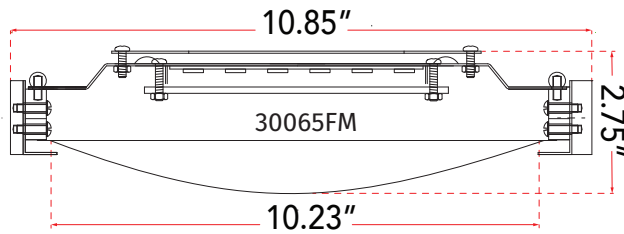

ABRA MODEL **30065FM-CH**

**11" Low Profile Frosted Glass Flushmount with High Output Dimmable LED**

FAMILY NAME **Halo**

UPC **00858083007702**

FIXTURE MATERIAL				FIXTURE DIMENSIONS IN INCHES										
Frame Material	Finishes Available	Diffuser Type	Diffuser Finish	Diameter	Height	o.a.h	Width	Length	Ext	Weight	ADA	Location	Rating	Compliance
Metal	CH-Chrome BN-Brushed Nickel	Glass	Frosted	10.85	2.75	2.75				4		Ceiling Mount only	Damp Location	cETL T-24
LAMPING										Compatible Dimmers		Junction Box Type		SUPPLIED
Lamp Type	Lamp qty	Wattage	Max Wattage	Base	Kelvin	CRI	Initial Lumen's	Delivered Lumen's	Voltage			Standard 4 x 4 Octagon Box		
LED	1	29w	29w	Solid State Module	3000k	90+	1360	952 estimated	120v			SPECIAL NOTES		