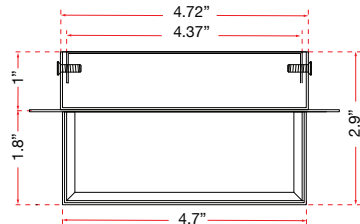

**ABRA MODEL** 500150DW-316ST

**Marine Grade 316 Stainless Steel Wall Fixture**

**FAMILY NAME** Atom

**UPC** 00810035190801

500150DW

FIXTURE MATERIAL				FIXTURE DIMENSIONS IN INCHES										
Frame Material	Finishes Available	Diffuser Type	Diffuser Finish	Diameter	Height	o.a.h	Width	Length	Ext	Weight	ADA	Location	Rating	Compliance
Steel	316STS-Stainless Steel SL-Silica,MB-Matt Black	Glass	Frosted		18.1	18.1	5.9		2.9	6	Compliant	Wall Mount only	Wet Location	cETL
LAMPING										Compatible Dimmers		Junction Box Type		SUPPLIED
Lamp Type	Lamp qty	Wattage	Max Wattage	Base	Kelvin	CRI	Initial Lumen's	Delivered Lumen's	Voltage			Standard 4 x 4 Octagon Box		
LED	1	18w	18w	Solid State Module	3000k	90+	1530	1071 estimated	120v					
SPECIAL NOTES														