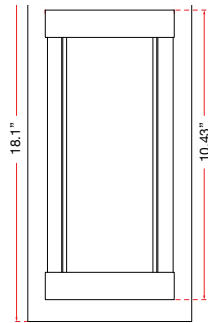

**ABRA MODEL** 500150DW-316ST

**Marine Grade 316 Stainless Steel Wall Fixture**

**FAMILY NAME** Atom

**UPC** 00810035190801

500150DW

FIXTURE MATERIAL				FIXTURE DIMENSIONS IN INCHES										
Frame Material	Finishes Available	Diffuser Type	Diffuser Finish	Diameter	Height	o.a.h	Width	Length	Ext	Weight	ADA	Location	Rating	Compliance
Steel	316STS-Stainless Steel SL-Silica,MB-Matt Black	Glass	Frosted		18.1	18.1	5.9		2.9	6	Compliant	Wall Mount only	Wet Location	cETL
LAMPING										Compatible Dimmers		Junction Box Type		SUPPLIED
Lamp Type	Lamp qty	Wattage	Max Wattage	Base	Kelvin	CRI	Initial Lumen's	Delivered Lumen's	Voltage			Standard 4 x 4 Octagon Box		
LED	1	18w	18w	Solid State Module	3000k	90+	1530	1071 estimated	120v					
SPECIAL NOTES														