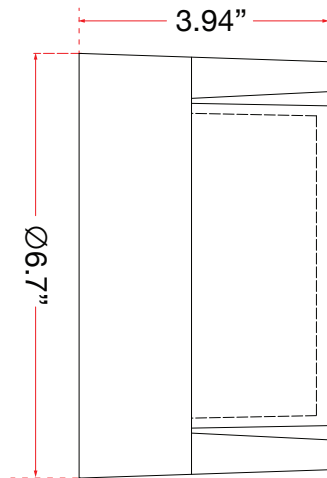

ABRA MODEL **500220DW-SL**

Round outdoor wall sconce

FAMILY NAME **Geo**

UPC 00810035190993

FIXTURE MATERIAL				FIXTURE DIMENSIONS IN INCHES										
Frame Material	Finishes Available	Diffuser Type	Diffuser Finish	Diameter	Height	o.a.h	Width	Length	Ext	Weight	ADA	Location	Rating	Compliance
Aluminum	SL-Silica MB-Matt Black	Acrylic	White	6.7					3.94		Compliant	Wall Mount only	Wet Location	cETLus
LAMPING										Compatible Dimmers		Junction Box Type		SUPPLIED
Lamp Type	Lamp qty	Wattage	Max Wattage	Base	Kelvin	CRI	Initial Lumen's	Delivered Lumen's	Voltage			Standard 4 x 4 Octagon Box		
LED	1	9w	9w	Solid State Module	3000k	90+	765	536 estimated	120v					
SPECIAL NOTES														