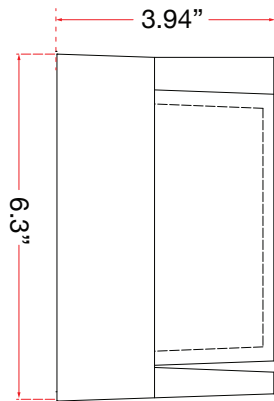

ABRA MODEL **500230DW-SL**

Square outdoor wall sconce with hoods

FAMILY NAME **Geo**

UPC **00810035191013**

FIXTURE MATERIAL				FIXTURE DIMENSIONS IN INCHES										
Frame Material	Finishes Available	Diffuser Type	Diffuser Finish	Diameter	Height	o.a.h	Width	Length	Ext	Weight	ADA	Location	Rating	Compliance
Aluminum	SL-Silica MB-Matt Black	Acrylic	White				6.3	6.3	3.94		Compliant	Wall Mount only	Wet Location	cETLus
LAMPING										Compatible Dimmers	Junction Box Type	SUPPLIED		
Lamp Type	Lamp qty	Wattage	Max Wattage	Base	Kelvin	CRI	Initial Lumen's	Delivered Lumen's	Voltage		Standard 4 x 4 Octagon Box			
LED	1	9w	9w	Solid State Module	3000k	90+	765	536 estimated	120v					
SPECIAL NOTES														