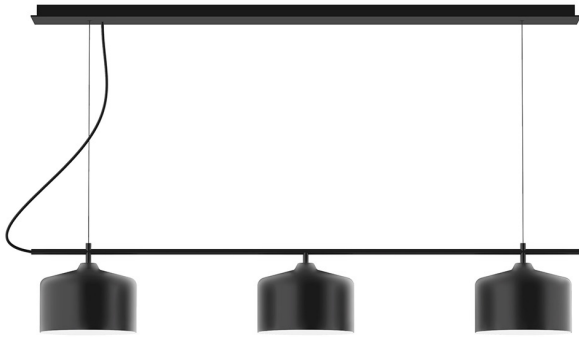

J-SERIES JULIA 3-LIGHT LINEAR CHANDELIER

CHD419

FEATURES + BENEFITS

- Metal RLM shades are spun from heavy duty aluminum.
- Polyester powder coat finish provides color retention and scratch resistance.
- White powder coat shade interior for maximum light output.
- Black SJT Cord is standard. Stainless steel cable mount.
- UL Listed for Dry Location.
- Warranty: Limited 1 Year.
- Made in USA.

SPECIFICATIONS

Product Dimensions:

Width 8.5", Shade Height 6", Length 48", Overall Height 80.75", Canopy 5.5"W x 48"L

Lamping:

100W Medium Base per socket

Options:

- Finish: 16-Cream, 17-Ivory, 19-Terracotta, 20-Mauve, 21-Bright Yellow, 22-Fern Green, 40-Slate Gray, 41-Black, 42-Forest Green, 44-White Gloss, 48-Sea Green, 50-Navy, 51-Architectural Bronze, 54-Light Blue, 55-Barn Red
- Cord: C21-White SJT, C01-Brown and Ivory Houndstooth Fabric, C02-Black Fabric, C04-Black and White Houndstooth Fabric, C12-Gray Fabric, C16-Navy Mini Tweed, C20-White Fabric, C22-White and Gray Dot Fabric, C23-Red & White Zig-Zag Fabric, C24-Cool Tweed, C25-Polished Copper, C26-Ivory, C27-Neutral Argyle