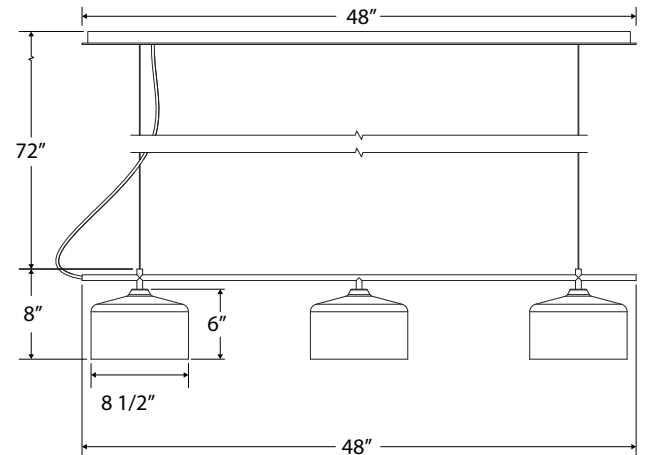

JOB/LOCATION

QUANTITY

DATE

NOTES