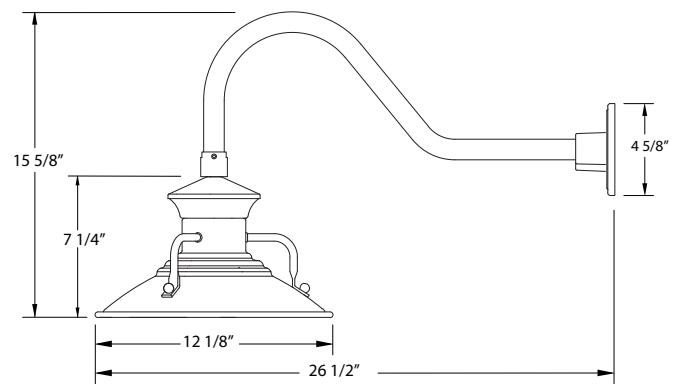

Shipping:

At Montclair Light Works we proudly manufacture, assemble, and ship your lamp within 3 weeks from our factory in Montclair CA.