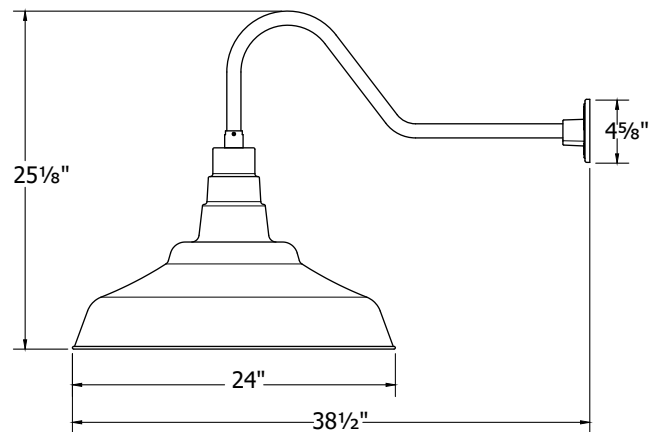

Shipping:

At Montclair Light Works we proudly manufacture, assemble, and ship your lamp within 3 weeks from our factory in Montclair CA.