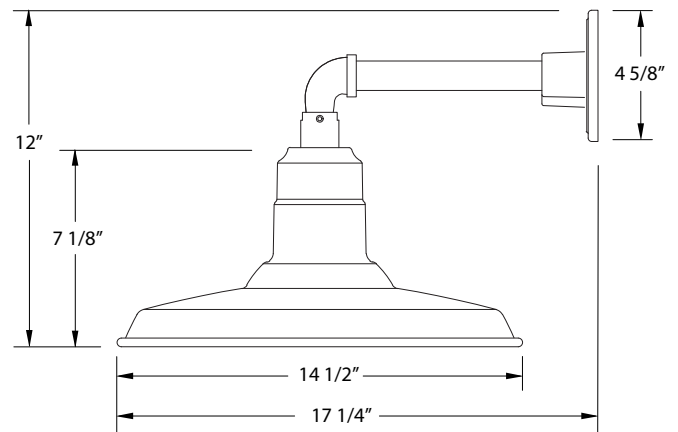

Shipping:

At Montclair Light Works we proudly manufacture, assemble, and ship your lamp within 3 weeks from our factory in Montclair CA.