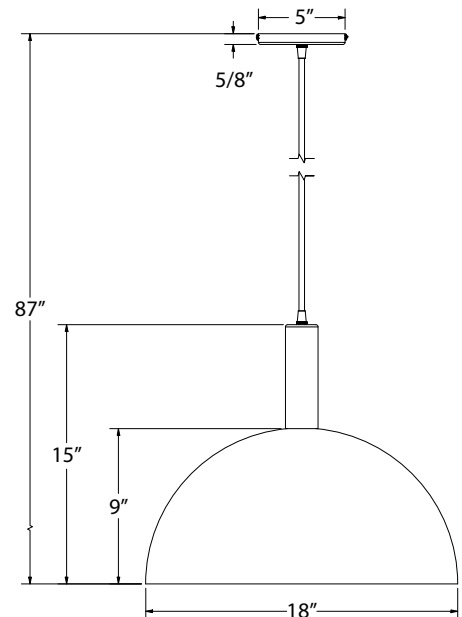

Shipping:

At Montclair Light Works we proudly manufacture, assemble, and ship your lamp within 3 weeks from our factory in Montclair CA.