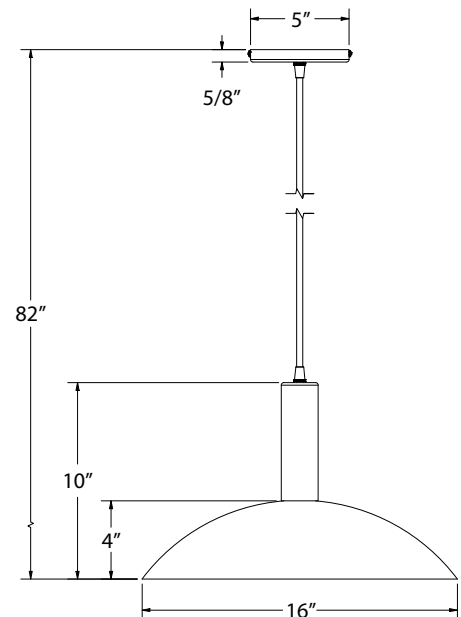

Shipping:

At Montclair Light Works we proudly manufacture, assemble, and ship your lamp within 3 weeks from our factory in Montclair CA.