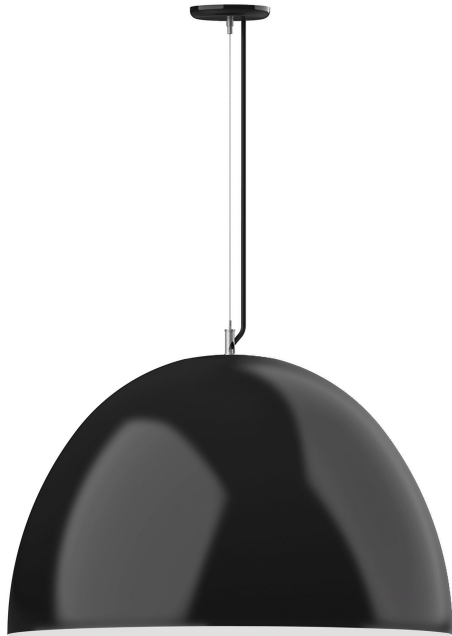

## XL CHOICES DEEP DOME 30" PENDANT LIGHT

PEG214

### FEATURES + BENEFITS

- Metal RLM shades are spun from heavy duty aluminum.
- Polyester powder coat finish provides color retention and scratch resistance.
- White powder coat shade interior for maximum light output.
- Dimmable with a dimmable bulb and compatible dimmer (not included).
- 6ft Black SJT cord standard.
- Stainless steel cable for extra mounting support included with units weighting over 15lbs.
- UL Listed for Dry Location.
- Warranty: Limited 1 Year.
- Made in USA.

#### Product Dimensions:

Width 30", Shade Height 19", Overall Height 91", Canopy Dia. 5 3/8"