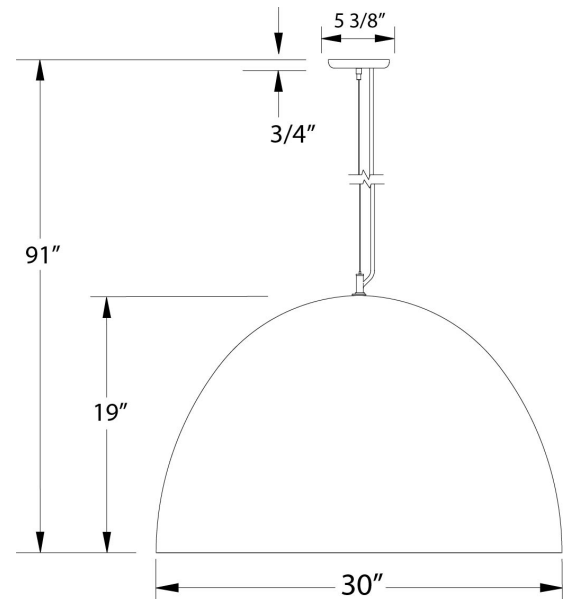

Shipping:

At Montclair Light Works we proudly manufacture, assemble, and ship your lamp within 3 weeks from our factory in Montclair CA.