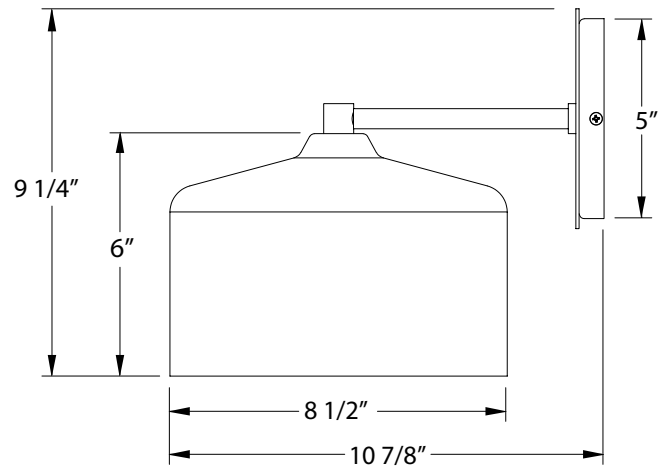

Shipping:

At Montclair Light Works we proudly manufacture, assemble, and ship your lamp within 3 weeks from our factory in Montclair CA.