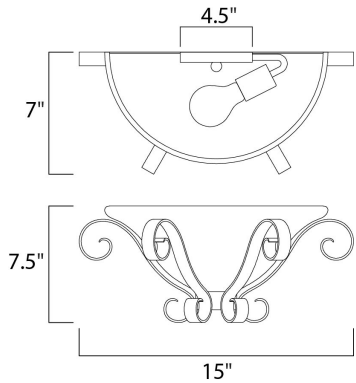

**PRODUCT DESCRIPTION**

Warm and inviting, this collection features Vintage Amber glass and our Oil Rubbed finish.

**MEASUREMENTS**

DIMENSION : 15." W x 7.5" H x 7." Ext  
 MAX OAH : 4.5" W x 4.5" H  
 HANGING WEIGHT : 3.53 lb